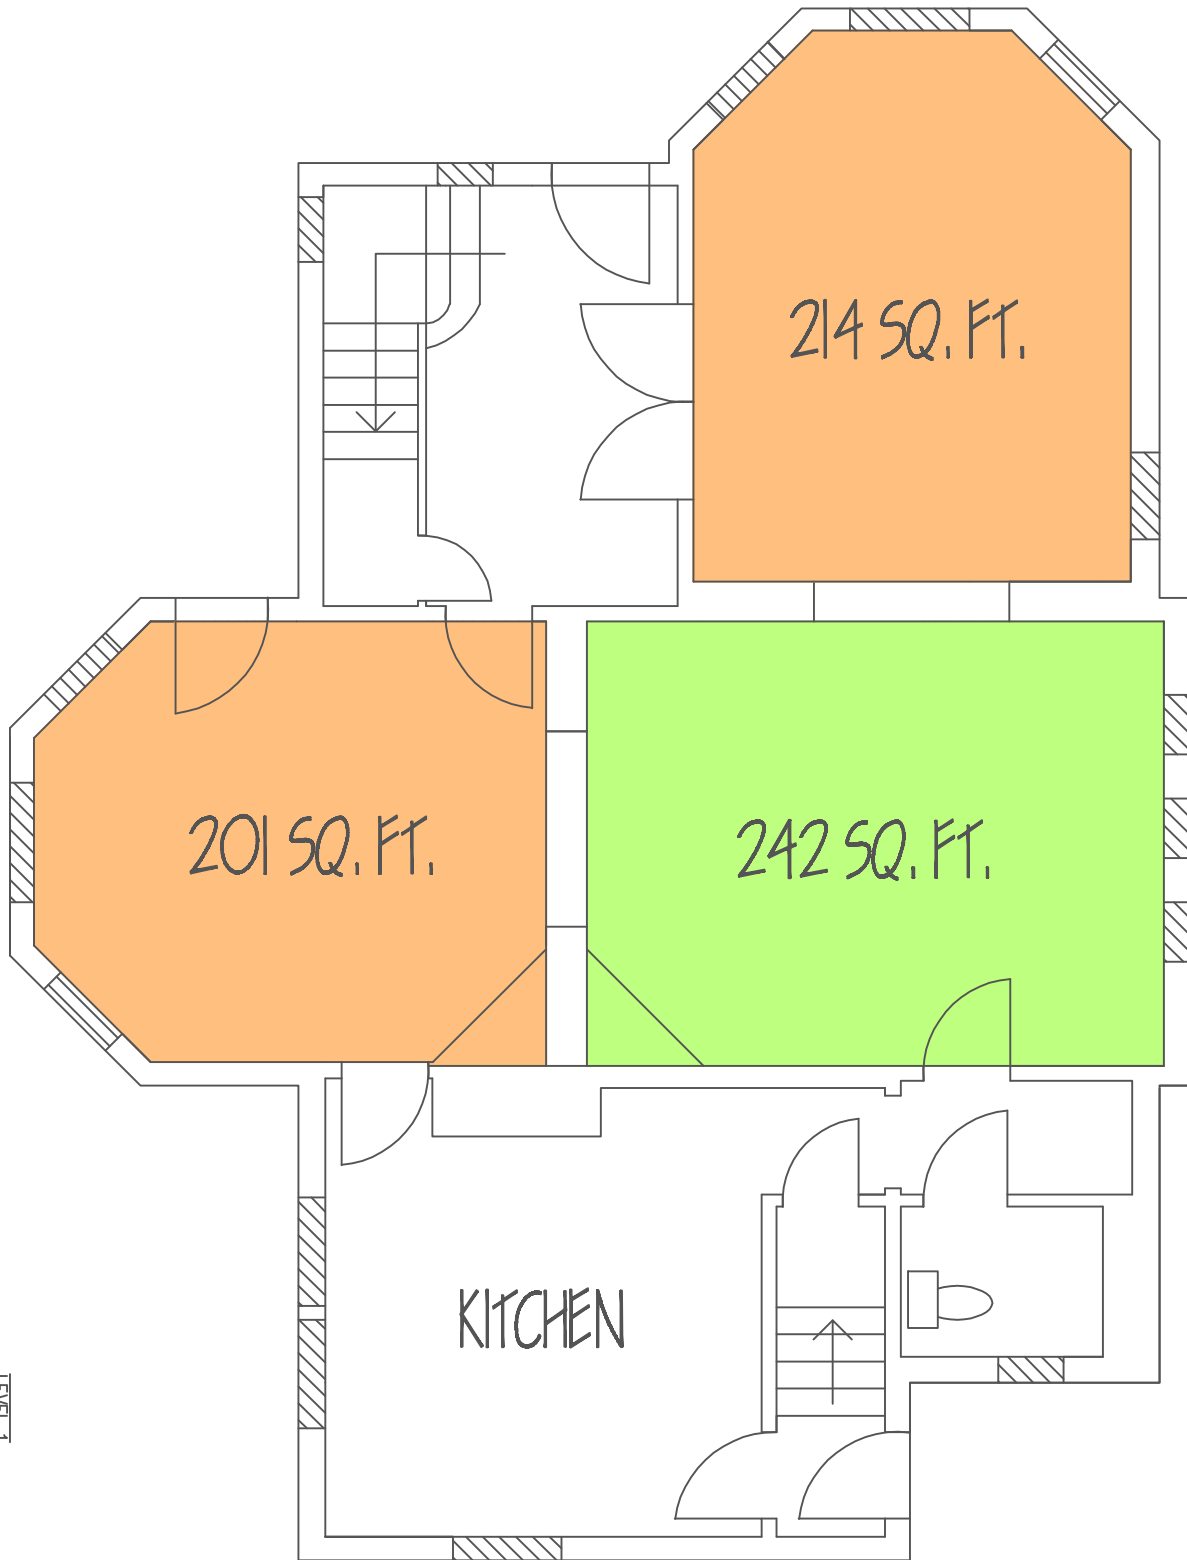

# LEVEL 1

1  
LEVEL 1

TRUE DIMENSIONS  
P.O. BOX 10431  
ASPEN COLORADO 81612  
(970) 618-8351

320 W. Main St.  
Level 1  
Aspen, Colorado

January 11, 2013

1.1