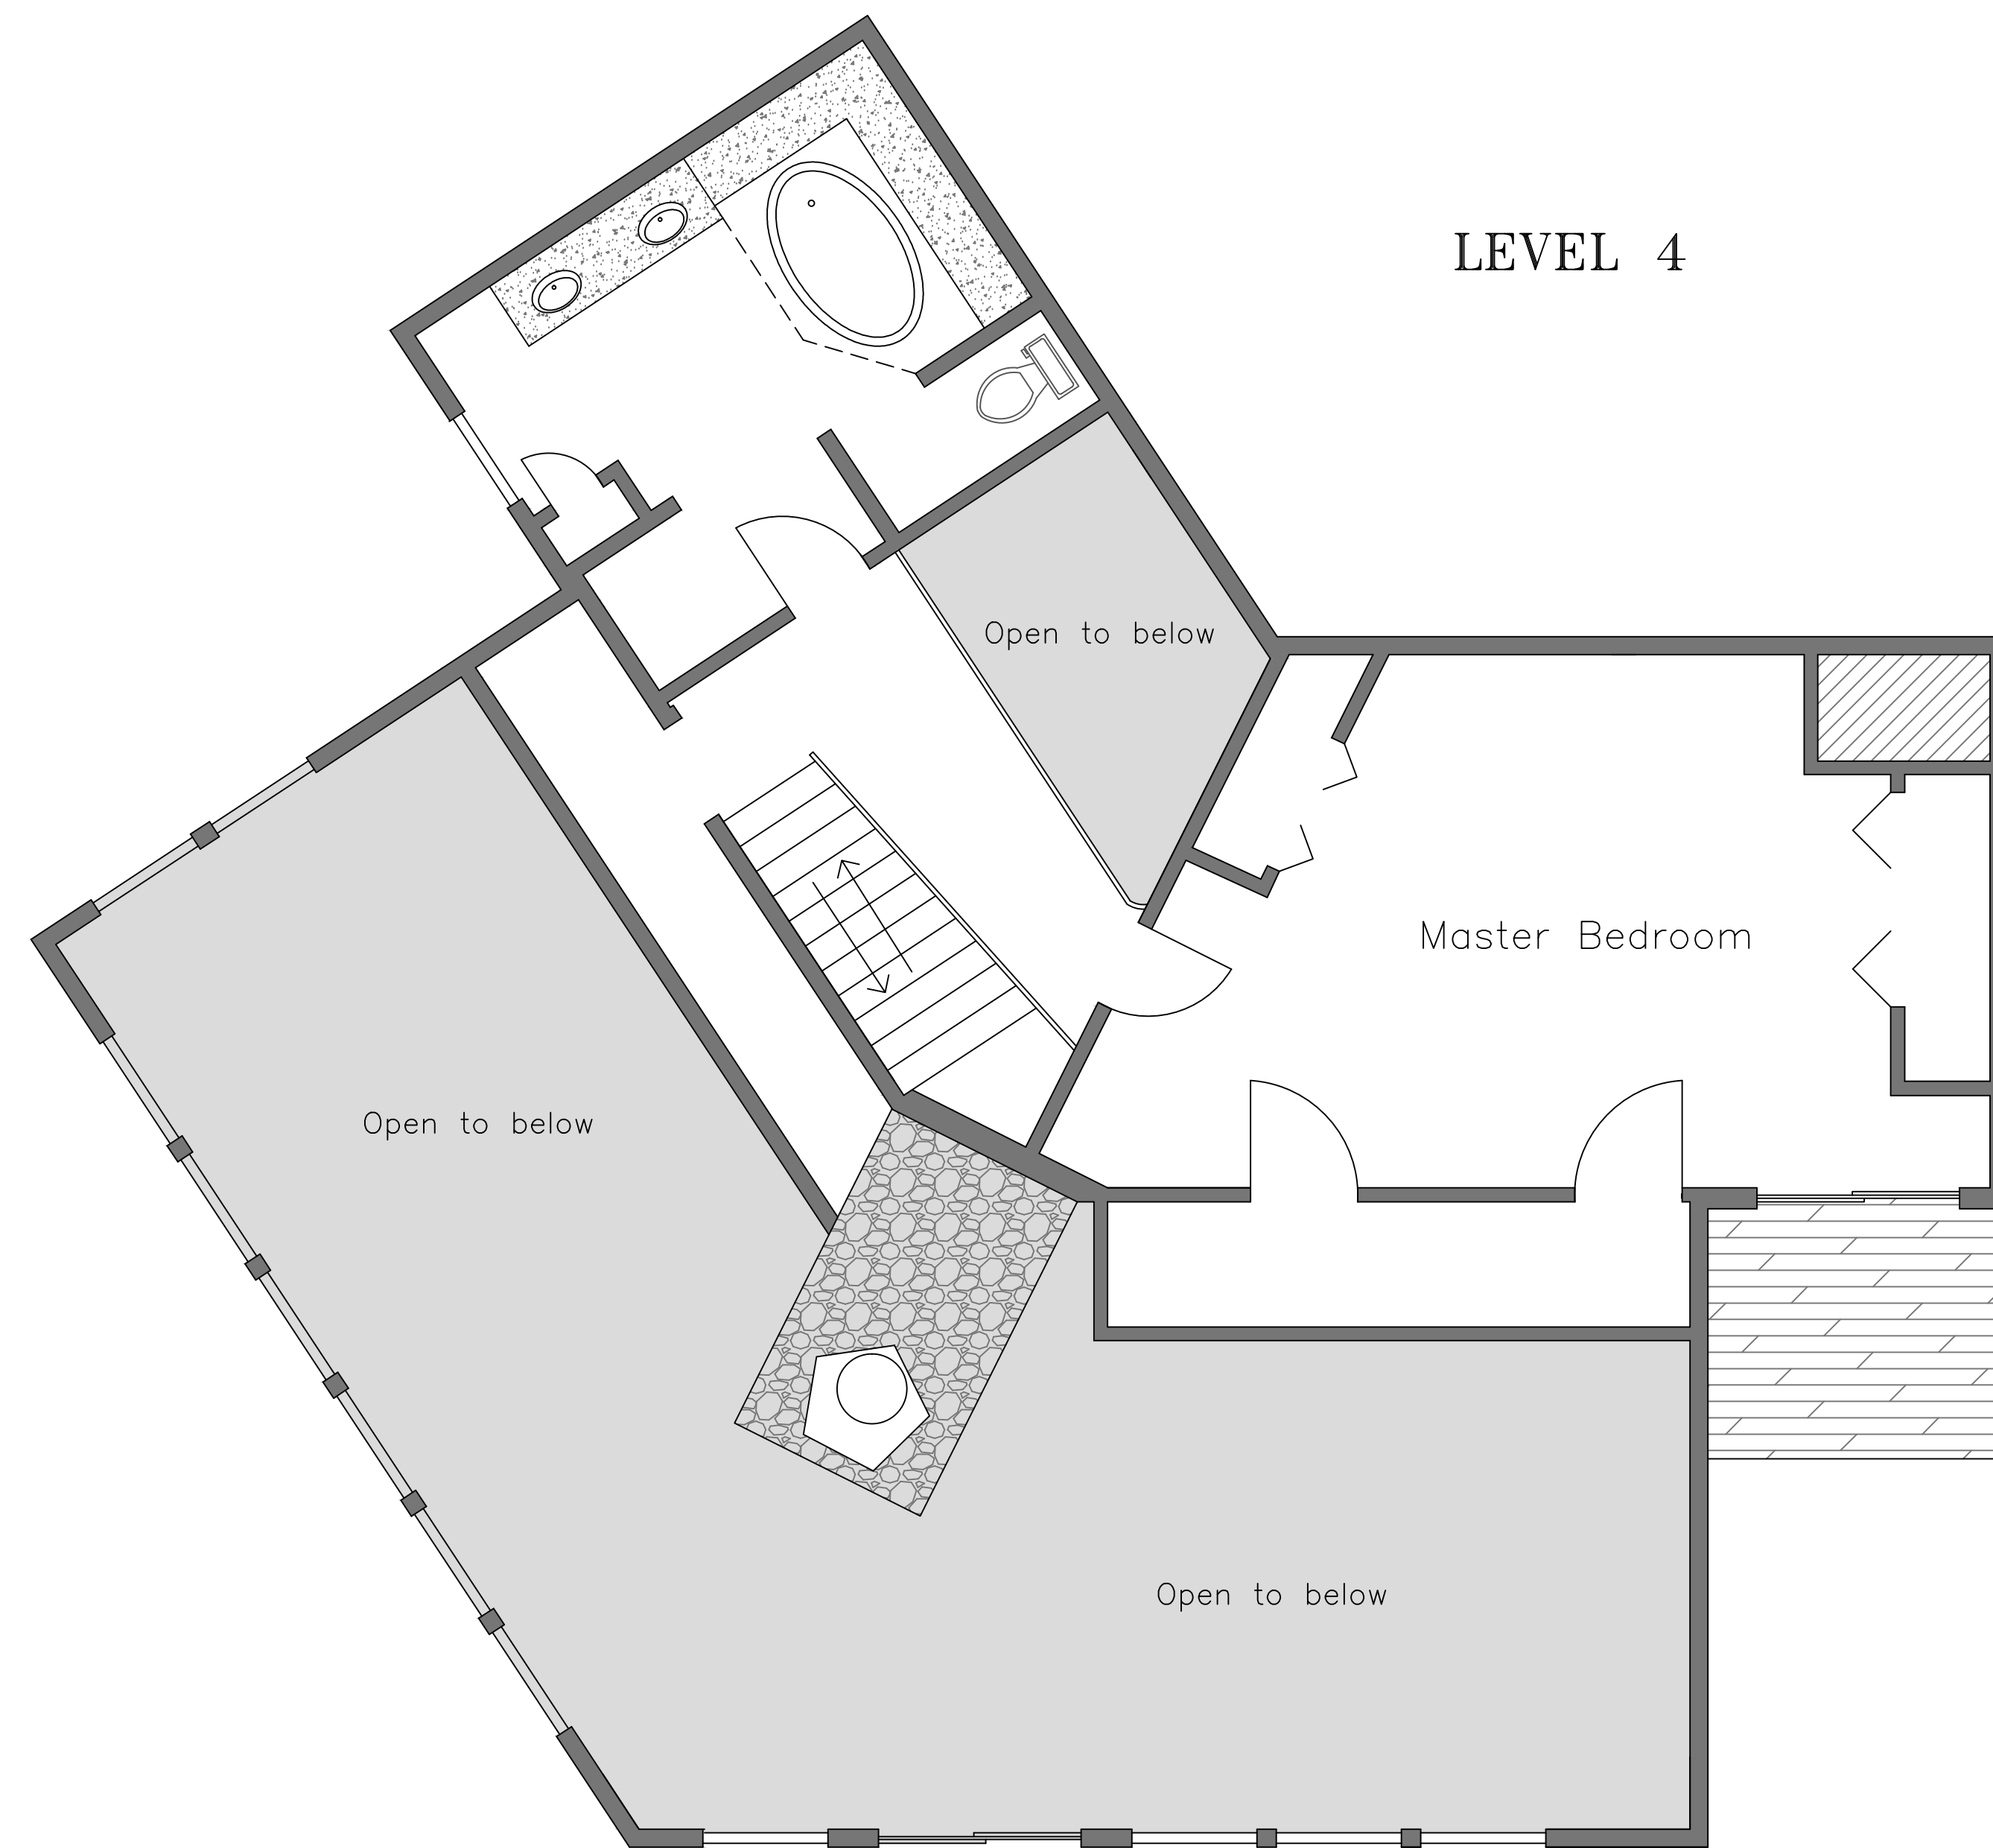

DRAWINGS BY:

TRUE DIMENSIONS
ASPEN@TRUEDIMENSIONS.COM
970.618.8551

780
WEST LUPINE DRIVE
ASPEN, CO. 81611

LEVEL 4
857 sq. ft.

SCALE:

1/4" = 1'

DATE: 10/15/2015

PROJECT: AS BUILTS

SHEET:

A-2